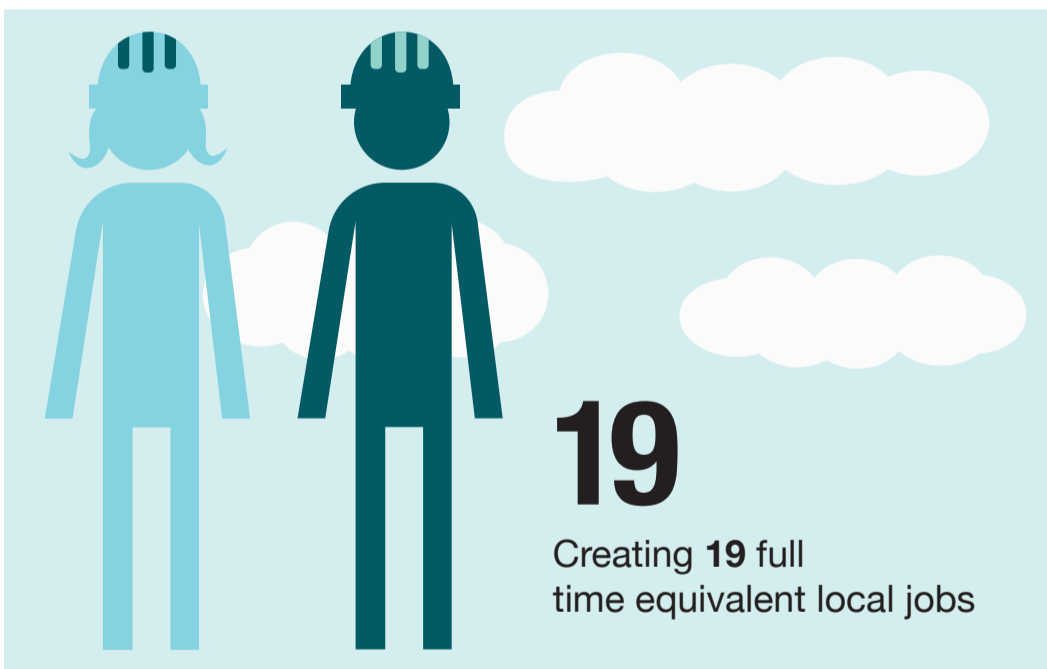

Benefits of Carlisle City Council Empty Property Grant Scheme

168 Creating the potential to house **168** people